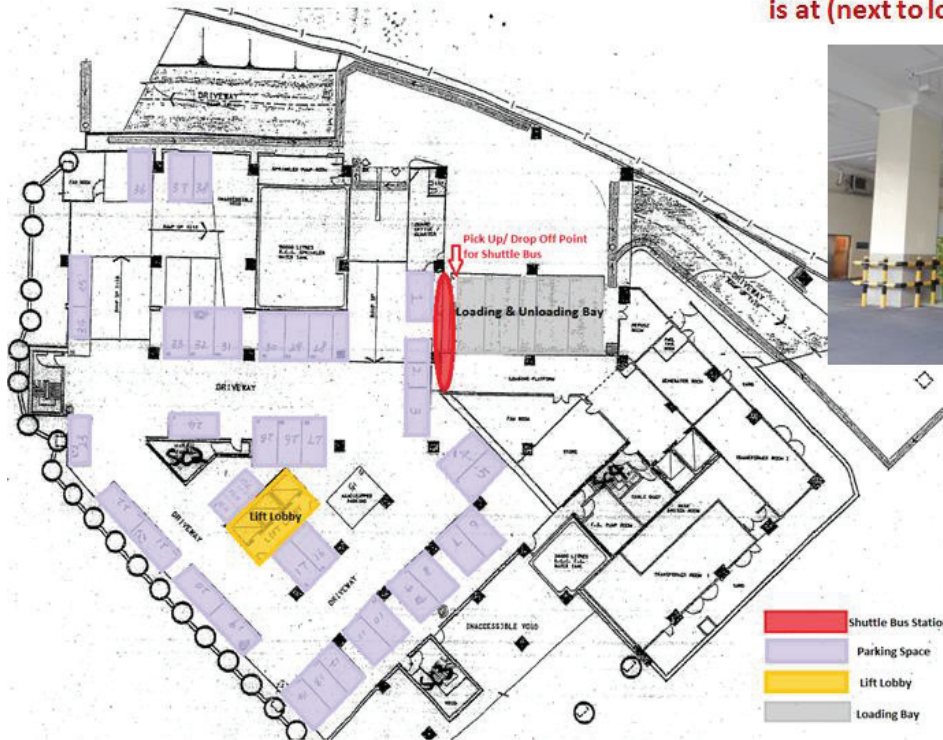

HONG KONG SCIENCE PARK Transportation Summary

Hong Kong Science Park
Facilities Management Office

Location Map of Pick Up / Drop Off Point for Shuttle Bus between HKSP & Inno Centre

The Shuttle Bus Pick Up/ Drop Off Point is at (next to loading bay) B2/F, InnoCentre.