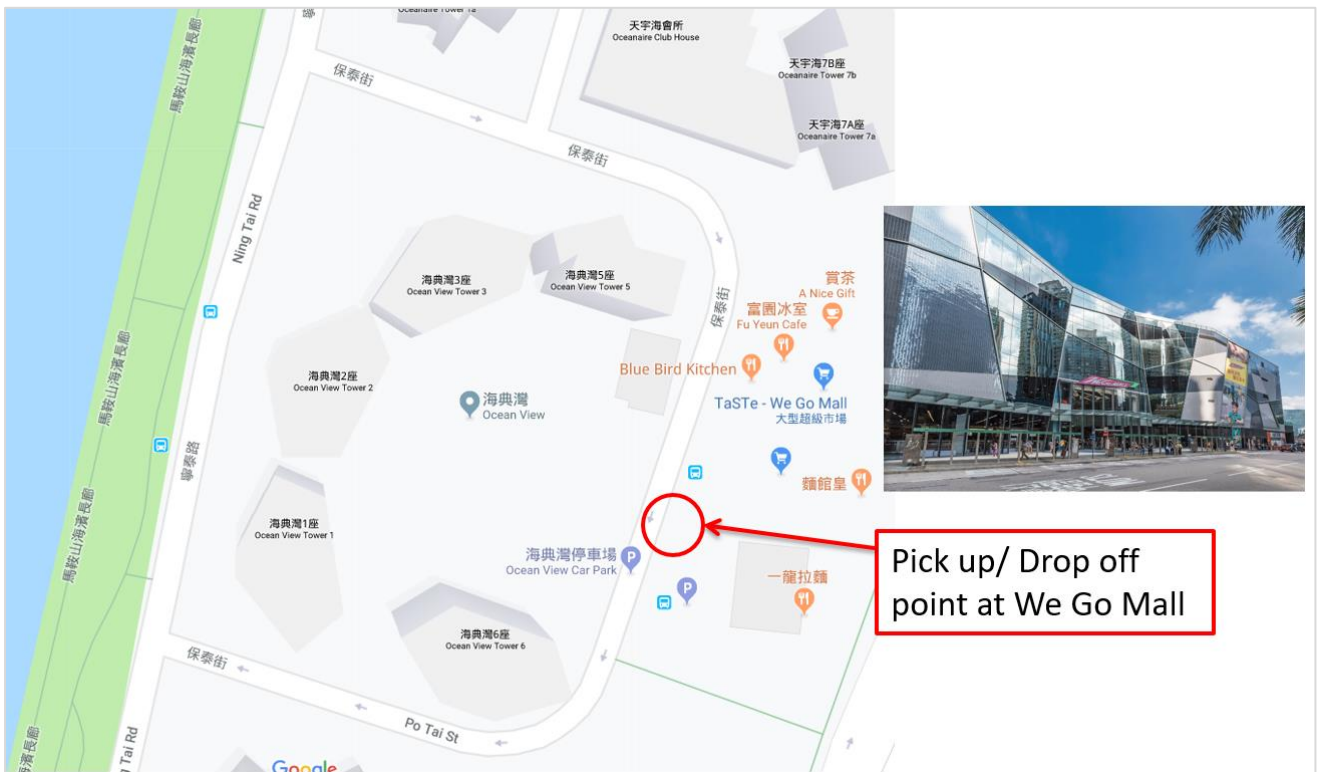

Hong Kong Science Park
Facilities Management Office

Location Map of Pick up / Drop off Point for Shuttle Bus between HKSP & Tai Po Mega Mall

Shuttle Bus by We Go Mall Time Schedule

Hong Kong Science Park ↔ We Go Mall (Ma On Shan)

Fare: Free

Monday - Friday (except Public Holiday)	
Departure from HKSP (Layby between Harbour View 1 & 2)	Departure from We Go Mall (Bus stop near Ocean View, Po Tai Street)
12:15	13:25
12:45	13:55

ALL ROUTE INFORMATION IS FOR YOUR REFERENCE ONLY AND SUBJECT TO ANNOUNCEMENT AND ADJUSTMENT ACCORDING TO ACTUAL TRAFFIC CONDITIONS.

Pick up/ Drop off
point at We Go Mall