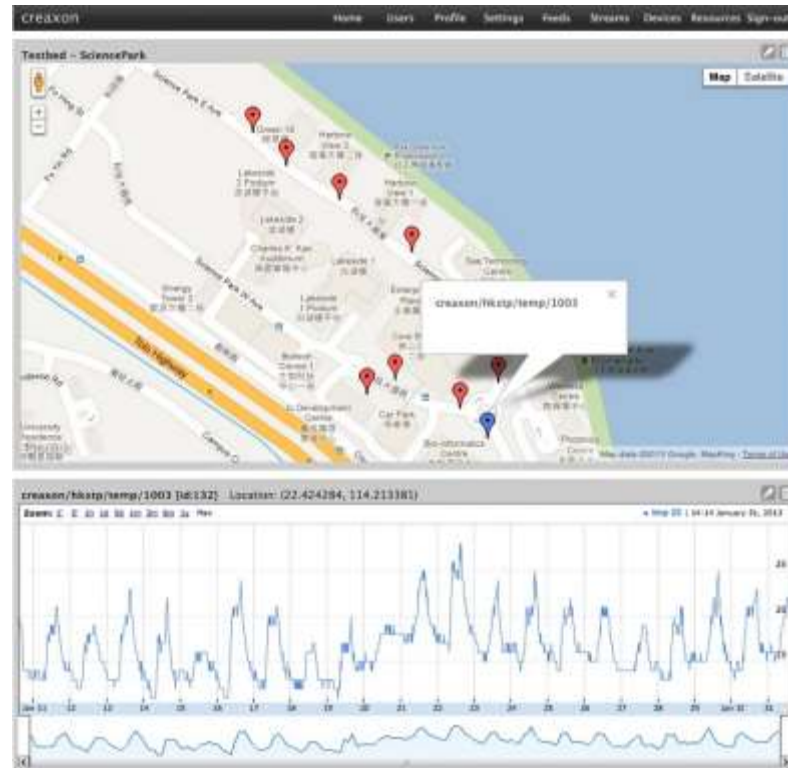

Industrial Wireless Sensor Networks

- ▶ Scalable, low-power sensor networks integrated with cloud management platforms

- ▶ Trial@Outdoor area of Science Park