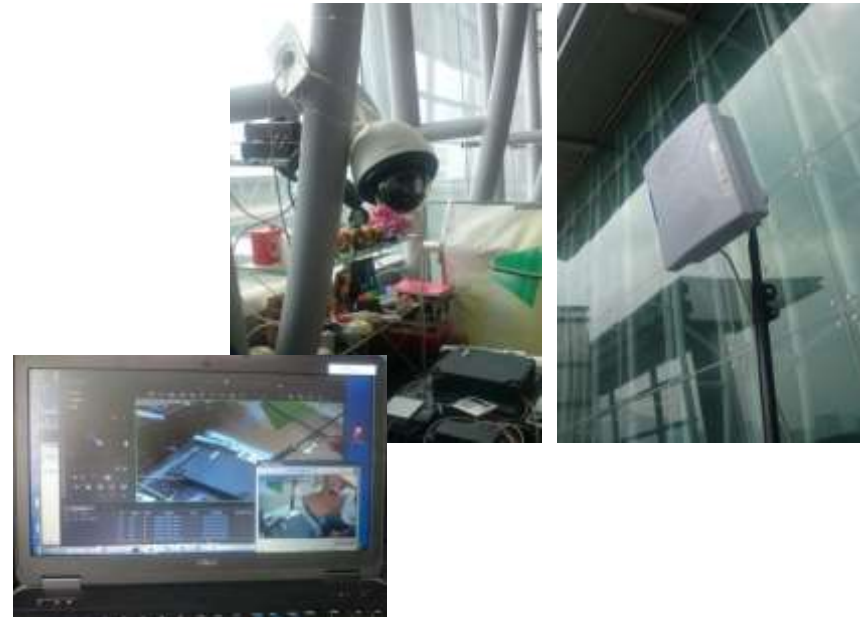

Super Wifi: I-Man Facility Sprinter

- ▶ To demonstrate the capability of using TV White Space (TVWS) Technology on video surveillance and remote control for property management
- ▶ *“The First@SciencePark programme facilitated us to conduct the test first time in Hong Kong.”*