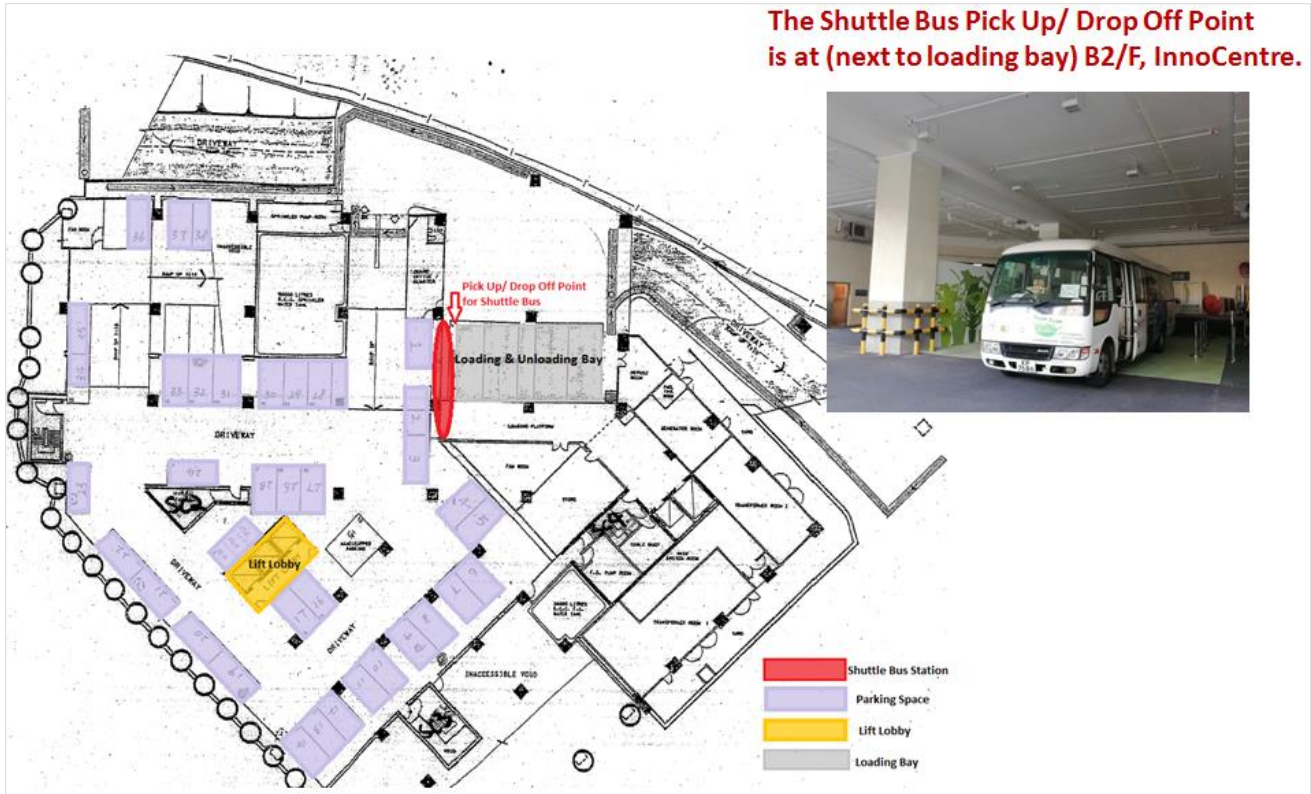

HONG KONG SCIENCE PARK Transportation Summary

Location Map of Pick up / Drop off Point for Shuttle Bus between HKSP & Inno Centre