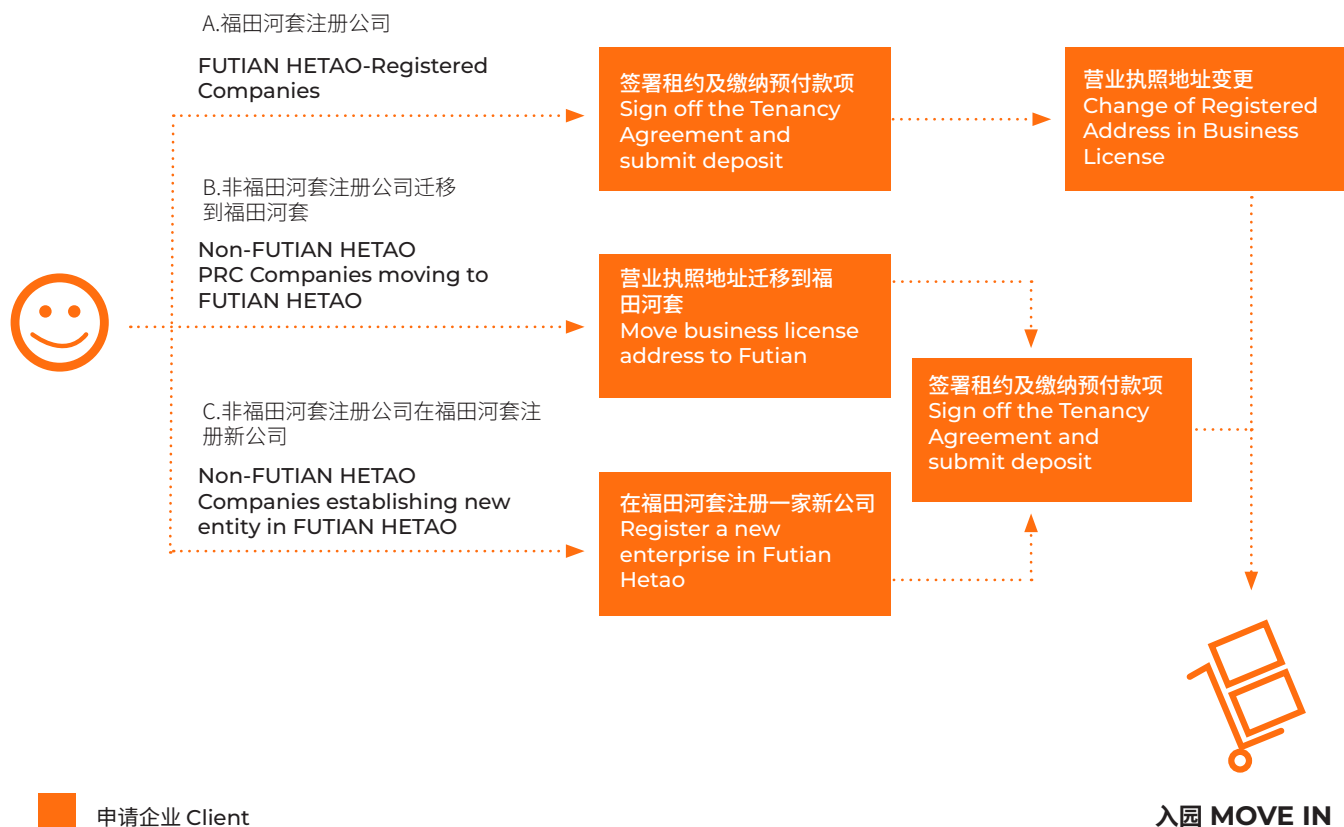

企业入园评估和录取流程

ADMISSION ASSESSMENT AND ADMISSION PROCESS

收到企业的入园申请书后,我们会组织专家评审团从项目的产出、技术、商业可持续性、投资、人才就业这五个维度进行综合评估。如果通过此次审批,我们将发放入园录取通知书给相关企业。

入驻评估阶段 Suitability Assessment Stage

Upon receipt of the admission application, our team will proceed to organize a comprehensive expert evaluation. The jury will meticulously scrutinize the project based on its output, technology, commercial sustainability, investment, and human resources. The five dimensions of employment will be subjected to a thorough and comprehensive assessment. If the project emerges successful and passes the review, an admission notice will be issued to the applicant.

入驻阶段 Admission Stage

企業入園評估和錄取流程

ADMISSION ASSESSMENT AND ADMISSION PROCESS

收到企業的入園申請書後，我們會安排專家評審團從項目的產出、技術、商業可持續性、投資、人才就業等五個維度進行綜合評估。如果通過此次審批，我們將向相關企業發出入園錄取通知書。

入駐評估階段 Suitability Assessment Stage

Upon receipt of the admission application, our team will proceed to organize a comprehensive expert evaluation. The jury will meticulously scrutinize the project based on its output, technology, commercial sustainability, investment, and human resources. The five dimensions of employment will be subjected to a thorough and comprehensive assessment. If the project emerges successful and passes the review, an admission notice will be issued to the applicant.

入駐階段 Admission Stage